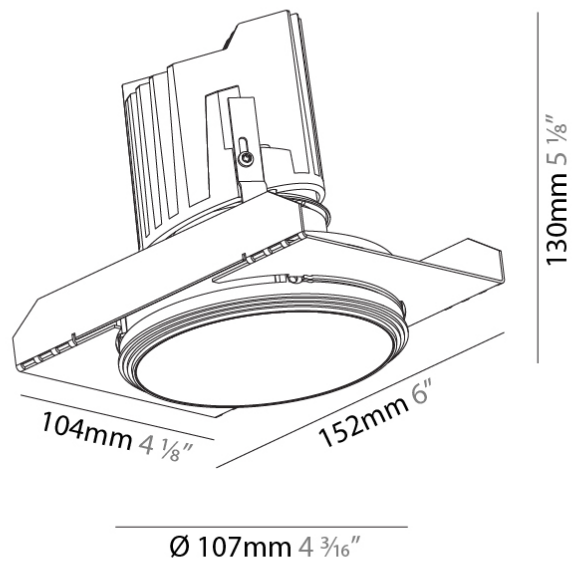

ELECTRICAL

Lamp Type: LED (Zhaga Standard)
Input Wattage (W): 13
Total Output Wattage (W): 11.8
Dimming: Tri-Mode (Non-Dimming and Phase Dimming (120Vac only) and 0-10V Dimming)
Driver Included: No
Driver Location: Recessed Housing
Driver Type: Constant Current - Universal
Driver Class: Class 2
Housing: See components
Input Voltage (V): 120 - 277
Constant Current (MA): 350

LED

Number of LEDs: 1
Color Temperature (°K): 2700 / 3000 / 3500 / 4000
Max. Delivered Lumen (lm): 876 / 909 / 955 / 974
Nominal Lumen (lm): 1304 / 1352 / 1421 / 1450
CRI: >90 CRI
Efficiency (%): 87.9 / 88.4 / 87.9
Lamp Life (hrs): 50000
Upon Request: RGB-W Tunable White Special Color Temperature Special LED

OPTICAL

Reflector°: 18 / 42 / 60
Optic°: Lens Pack - No Lens / Linear Spread Lens / Honeycomb / Spread Lens
Upon Request: Special Beam Angles

RATINGS AND CERTIFICATIONS

382, F 416-247-9319, www.zaneen.com

Available by International for North American Standards at the end of the existing Model #. For assistance on 'custom' specifications, contact zteam@zaneen.com. In a constant effort to supply the best product, we reserve the right to change specifications or materials without notice. The most recent specification sheets are found at zaneen.com

IP rating: IP20